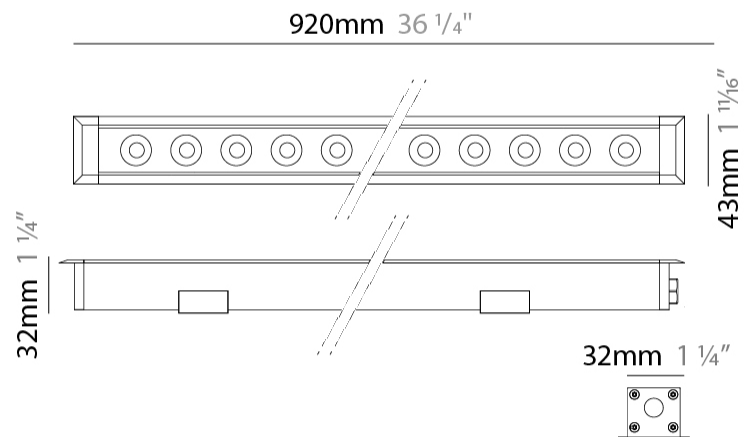

GENERAL

Series: Mini Corniche
Brand: Platek
Division: Exterior
Mounting Type: Recessed
Mounting Location: In-Ground
Subcategory: Walk Over

PHYSICAL

Shape: Rectangle
Length (mm): 920
Length (in): 36 1/4
Width (mm): 43
Width (in): 1 5/8
Height (mm): 32
Height (in): 1 1/4
Light Distribution: Uplight
Weight (kg): 1.6
Weight (lbs): 3.5
Screws: A4 stainless steel
Diffuser: Clear tempered glass
Gasket: Gore-Tex valve to prevent condensation inside the fitting.
Fixture Finish: [BLK](#) / [WHI](#) / [GRY](#) / [COR](#) / [ANT](#) / [BRZ](#)
Fixture Material: Extruded Aluminum

ELECTRICAL

Lamp Type: LED
Input Wattage (W): 32 / 17.5 (Dif) / 19.5 (Asy)
Total Output Wattage (W): 29 / 15.5 (Dif) / 17 (Asy)
Dimming: Non-Dimming / Phase Dimming (120Vac only) / 0-10V Dimming
Driver Included: No
Driver Location: Remote
Driver Type: Constant Voltage - 120 / 277Vac
Driver Class: Class 2
Input Voltage (V): 120 - 277
Output Voltage (V): 24

LED

Number of LEDs: 27
Color Temperature (°K): [3000](#) / [4000](#)
Max. Delivered Lumen (lm): 1940 - 2320 / 2020 - 2415
CRI: >80 CRI
Lamp Life (hrs): 60000

OPTICAL

Optic°: [13](#) / [26](#) / [40](#) / [ELL (29W)](#) - [DIF (15.5W)](#) / [ASY (17W)](#)

RATINGS AND CERTIFICATIONS

Certified By: Certified for North American Standards
IP rating: IP65
IK Rating: IK07
Bug Rating: B0 U5 G0