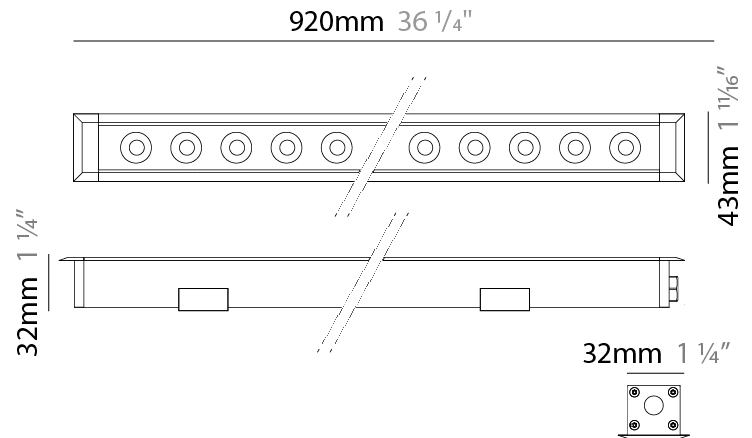

MINI CORNICHE RECESSED

E91640-

base number   Finish Options   Lens Options

1. To build a product code in our configurator select the specify button on the base model # product page
2. To build a manual product code on this datasheet choose from the options listed below in blue font and add the suffix to the base model #

GENERAL

Series: Mini Corniche
Brand: Platek
Division: Exterior
Mounting Type: Recessed
Mounting Location: In-Ground
Subcategory: Walk Over

PHYSICAL

Shape: Rectangle
Length (mm): 920
Length (in): 36 1/4
Width (mm): 43
Width (in): 1 5/8
Height (mm): 32
Diffuser: Tempered Glass - 5mm / 3/16" thick
Gasket: Gore-Tex valve to prevent condensation inside the fitting.
Fixture Finish: [BLK](#) / [WHI](#) / [GRY](#) / [COR](#) / [ANT](#) / [BRZ](#)
Fixture Material: Extruded Aluminum

ELECTRICAL

Lamp Type: LED
Total Output Wattage (W): 35
Dimming: Bluetooth technology or DMX
Control Gear: DMX
Driver Included: No
Driver Location: Remote
Driver Type: Constant Current - Universal
Driver Class: Class 2
Input Voltage (V): 120 - 277
Constant Current (MA): 500

LED

Number of LEDs: 24
Color Temperature (°K): RGBW
CRI: >80 CRI
Lamp Life (hrs): 60000
Special LEDs offerings: RGBW

OPTICAL

Optic°: [28](#) / [47](#) / [ELL](#)

RATINGS AND CERTIFICATIONS

Certified By: Certified for North American Standards
IP rating: IP65
IK Rating: IK07
Bug Rating: B1 U0 G0

PROJECT
TYPE
SPECIFIER
QUANTITY
DATE